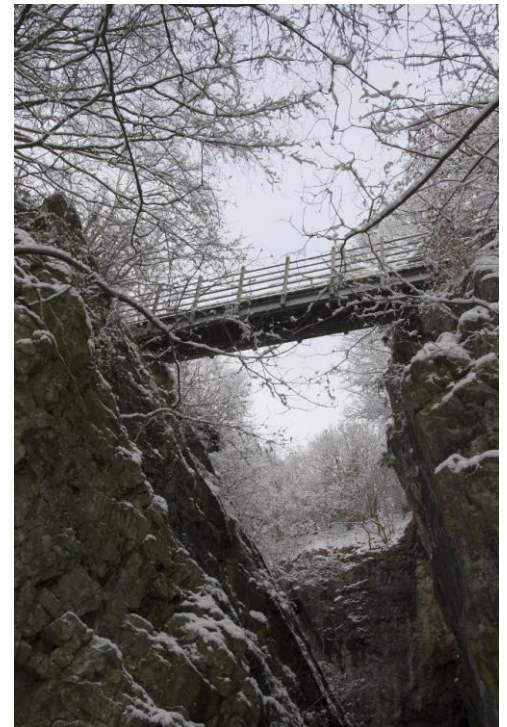

## The Devil's Bridge (SJ 189 643)

The popular Devil's Bridge on the Leete Path at Pantymwyn is an ever popular view point.

If you look for alternative view points when there is no one about who might accidentally cause a stone to be dislodged and fall upon you, awesome views will be revealed.